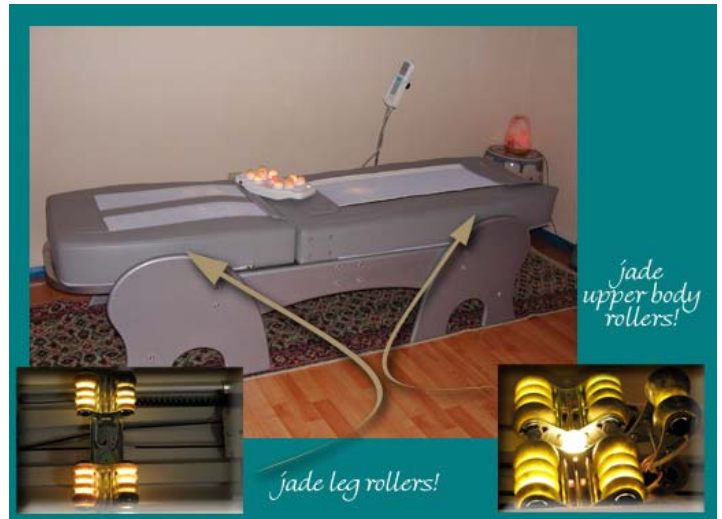

Healing Spa

Silver Cloud Jade Massage Bed™ SE

The Healing Spa *Silver Cloud Jade Massage Bed™ SE* (Standard Edition) uses Far Infrared Light which is generated by the Jade Rollers. Jade acts as a powerful transformer, using the light from technologically advanced helium projector bulbs to generate Far Infrared Healing Light. The Healing Spa *Silver Cloud Jade Massage Bed™ SE* Far Infrared Healing Light delivers deep-tissue body penetration of the heat several inches into your body muscles, tendons, and organs, improving blood and lymph circulation in those areas and improving overall functioning.

Four Modalities of Treatment

1. Massage of Back and legs; restful and relaxing!
2. Acupressure Massage: focuses Qi energy into 99 spinal acupressure points and 15 leg acupressure points.
3. Heat Therapy and Moxibustion effect with Far Infrared Heat for whole body during the massage.

Benefits

Reduce and Eliminate Pain: from Arthritis, Fibromyalgia, and Injuries
Reduce and Eliminate Pain: from Muscle Soreness, Muscle Spasms
Reduce and Eliminate: Stress, Tension, and Anxiety
Improves Circulation of Blood, Spinal Fluid and Lymph
Improves Metabolism burning of excessive fatty deposits

(These statements have not been evaluated by the FDA. These machines are sold for massage and are not intended to diagnose, treat, or mitigate any disease.)

Additional Features

“The Chiropractic Alignment Massage”

The Healing Spa *Silver Cloud Jade Massage Bed™ SE* works to relieve back problems and chronic posture related symptoms.

The Healing Spa *Silver Cloud Jade Massage Bed™ SE* reduces muscle spasms and promotes correct vertebrae alignment.

The Healing Spa *Silver Cloud Jade Massage Bed™ SE* relaxes muscles through the application of Far Infrared heat. When the body relaxes it releases toxins that block the body's natural immunity.

Maximum full-body circulation of blood, spinal fluid, and lymph are promoted by the rolling massages in both the upper body and the legs. As the muscles relax, natural spinal adjustments occur from the *Silver Cloud Jade Massage Bed™ SE*. Many clients find that over time their need for spinal adjustment therapy is reduced or eliminated; and when adjustments are needed they adjust easier and hold longer.